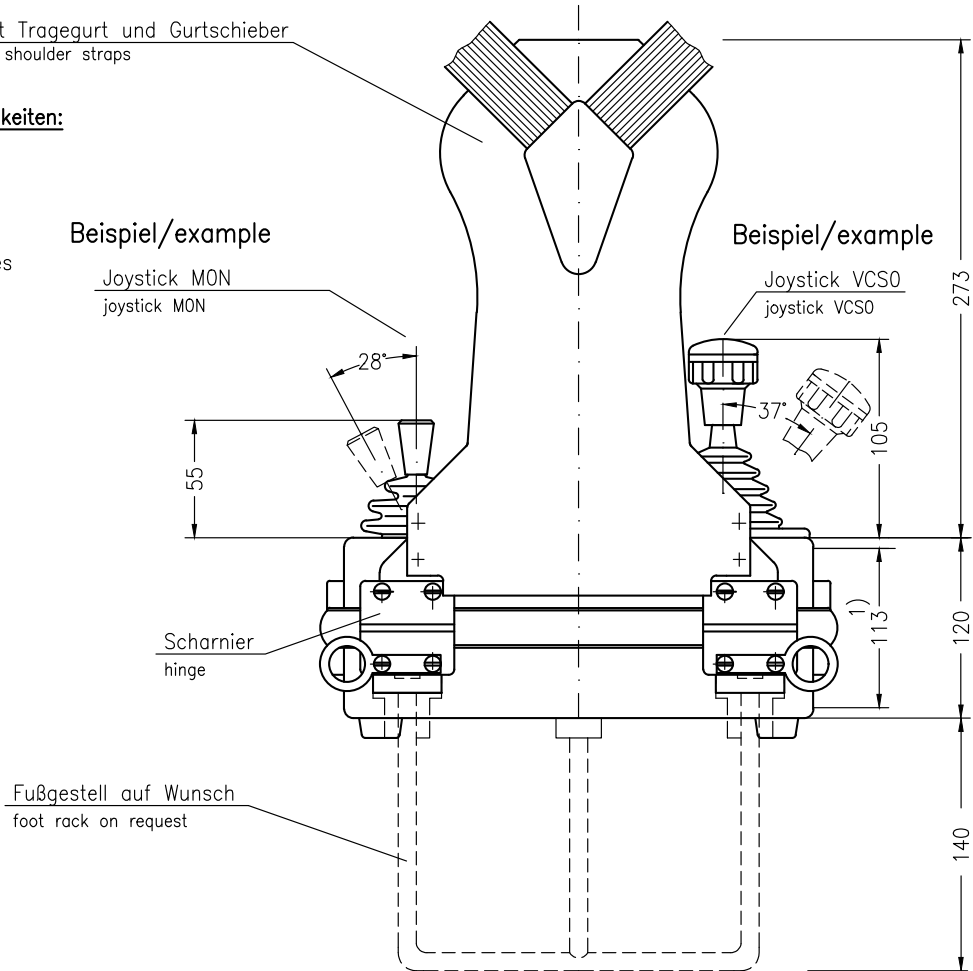

Portable control station T-022A

IP 65

Compact version with many installation options.

Picture	Description
	<p>Enclosure rectangular, plastic with:</p> <ul style="list-style-type: none"> - External dimensions 285 x 195 x 120 (WxDxH) - Seal between upper and lower part - Stainless steel closing clips - Hinges on the back - Without bores/cut-outs - Without inserts/attachments/cable gland
<p>Versions with:</p>	<p>Colour enclosure Type</p>
Breastplate (black) with shoulder strap	yellow T-022A
	black *) TS-022A
Breastplate (black) with shoulder strap, stainless steel foot rack	yellow T-022A-F
	black *) TS-022A-F
<p>Installation positions:</p> 	<p>Project planning notes: For dimensions, see technical information TI-T-022A. Please note the installation dimensions of the inserts.</p>
<p>Options:</p>	
Delivery without: breastplate, shoulder strap	
Standard layout with bores: Pos. 1...4 and Pos. 5-8 for joysticks Pos. 11...17 holes \varnothing 22.5 mm	
Customised layout with bores/ cut-outs	
Joysticks ST0, ST4, M0N, HS0, CS1, NS3, VCS0	
Control devices 22,5 mm	
Wiring on connection cable with plug	
Customised cable gland	

*) antistatic version for max. 24V operating voltage

Technische Informationen:

Material: PA66 gelb
 material: PA66 yellow
 Schutzart / Degree of protection max IP65*
 *Abhängig von Einbauten / Dependent on inserts

Brustplatte mit Tragegurt und Gurtschieber
 breastplate with shoulder straps

Einbaumöglichkeiten:

Joysticks
 Befehlsgeräte

Installations

joysticks
 control devices

Fußgestell auf Wunsch
 foot rack on request

1) lichte Weite
 1) inner width

Gewicht: ~ 3 kg
 weight: ~ 3 kg

Typenschlüssel siehe TP-T-022A
 ordering example see TP-T-022A