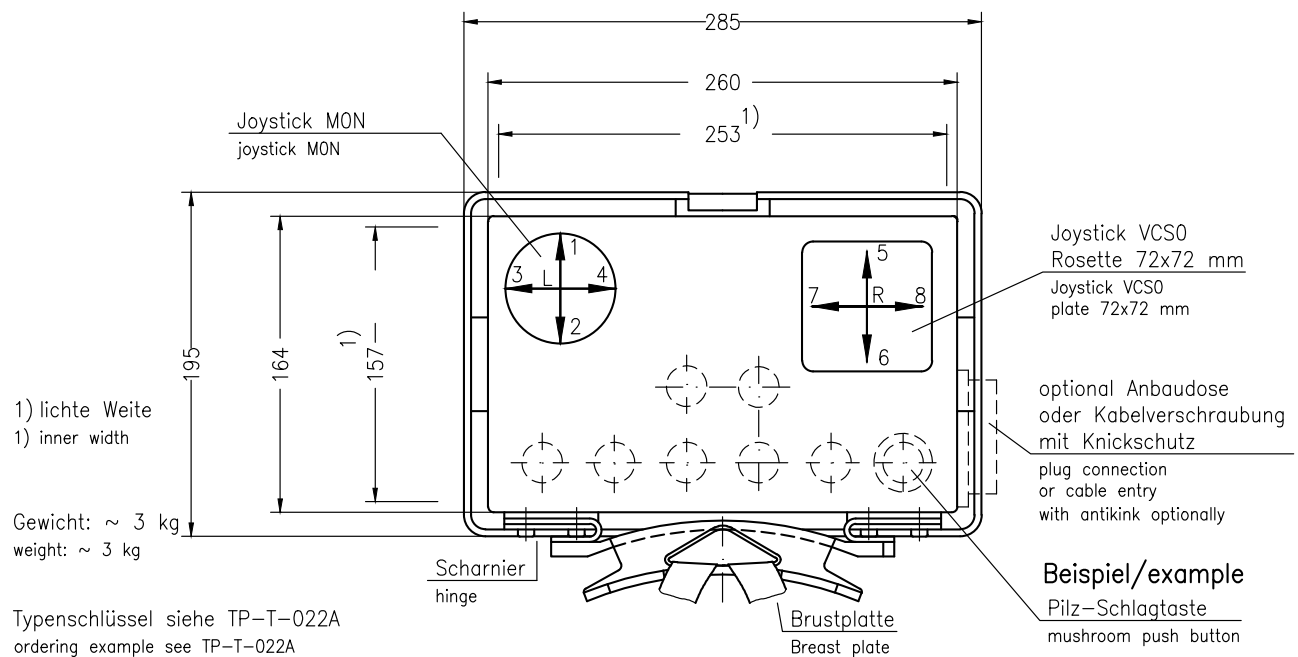

Portable control station T-022A

IP 65

Compact version with many installation options.

Picture	Description
	<p>Enclosure rectangular, plastic with:</p> <ul style="list-style-type: none"> - External dimensions 285 x 195 x 120 (WxDxH) - Seal between upper and lower part - Stainless steel closing clips - Hinges on the back - Without bores/cut-outs - Without inserts/attachments/cable gland
<p>Versions with:</p>	<p>Colour enclosure Type</p>
Breastplate (black) with shoulder strap	yellow T-022A
	black *) TS-022A
Breastplate (black) with shoulder strap, stainless steel foot rack	yellow T-022A-F
	black *) TS-022A-F
<p>Installation positions:</p> 	<p>Project planning notes: For dimensions, see technical information TI-T-022A. Please note the installation dimensions of the inserts.</p>
<p>Options:</p>	
Delivery without: breastplate, shoulder strap	
Standard layout with bores: Pos. 1...4 and Pos. 5-8 for joysticks Pos. 11...17 holes \varnothing 22.5 mm	
Customised layout with bores/ cut-outs	
Joysticks ST0, ST4, M0N, HS0, CS1, NS3, VCS0	
Control devices 22,5 mm	
Wiring on connection cable with plug	
Customised cable gland	

*) antistatic version for max. 24V operating voltage

Technische Informationen:

Material: PA66 gelb
 material: PA66 yellow
 Schutzart / Degree of protection max IP65*
 *Abhängig von Einbauten / Dependent on inserts

Brustplatte mit Tragegurt und Gurtschieber
 breastplate with shoulder straps

Einbaumöglichkeiten:

Joysticks
 Befehlsgeräte

Installations

joysticks
 control devices

Fußgestell auf Wunsch
 foot rack on request

1) lichte Weite
 1) inner width

Gewicht: ~ 3 kg
 weight: ~ 3 kg

Typenschlüssel siehe TP-T-022A
 ordering example see TP-T-022A